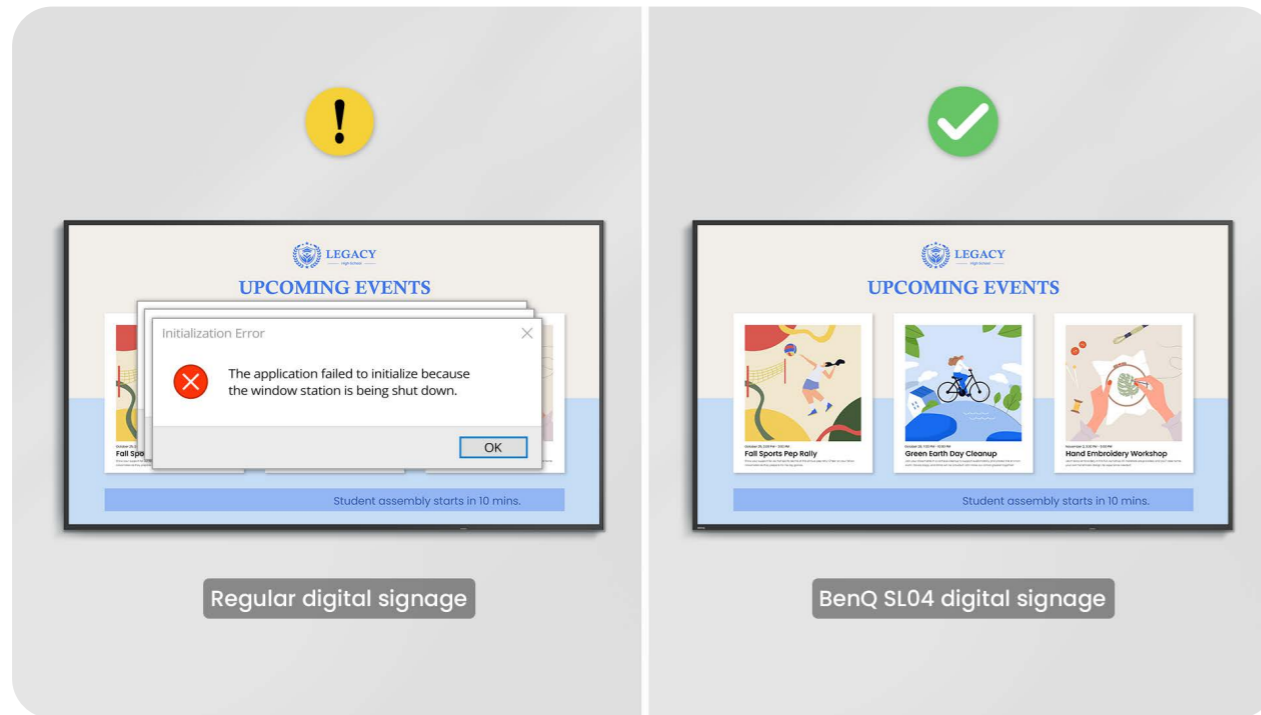

Easy on the eyes

Enjoy reduced eye strain with an improved anti-glare screen and low blue light technology.

Your signage solution is here

Connect for a complete experience

Maximize the Google ecosystem on the SL04 by connecting USB devices such as a keyboard and mouse for truly seamless interaction.

Display your way

Mount the VESA-compatible SL04 in portrait* or landscape mode to fit a variety of digital signage applications across campus.

*Portrait mode available in Q1 2025.

Your signage solution is here

Enhanced hardware security

Dedicated Wi-Fi and USB covers add a further layer of protection at the hardware level for all your SL04 signage.

Keep everyone informed

Manage messages from anywhere

Remotely create, manage, and display signage content on every SL04 display, from announcements to menus and team scores, with X-Sign.

Inform everyone in real time

Use the advanced features in X-Sign to push real-time and scheduled announcements to every SL04 display in your school.

Keep everyone informed

No surprise pop-ups

With X-Sign, you don't need to worry about your content being interrupted by message windows and other system alerts, making for a seamless signage solution.