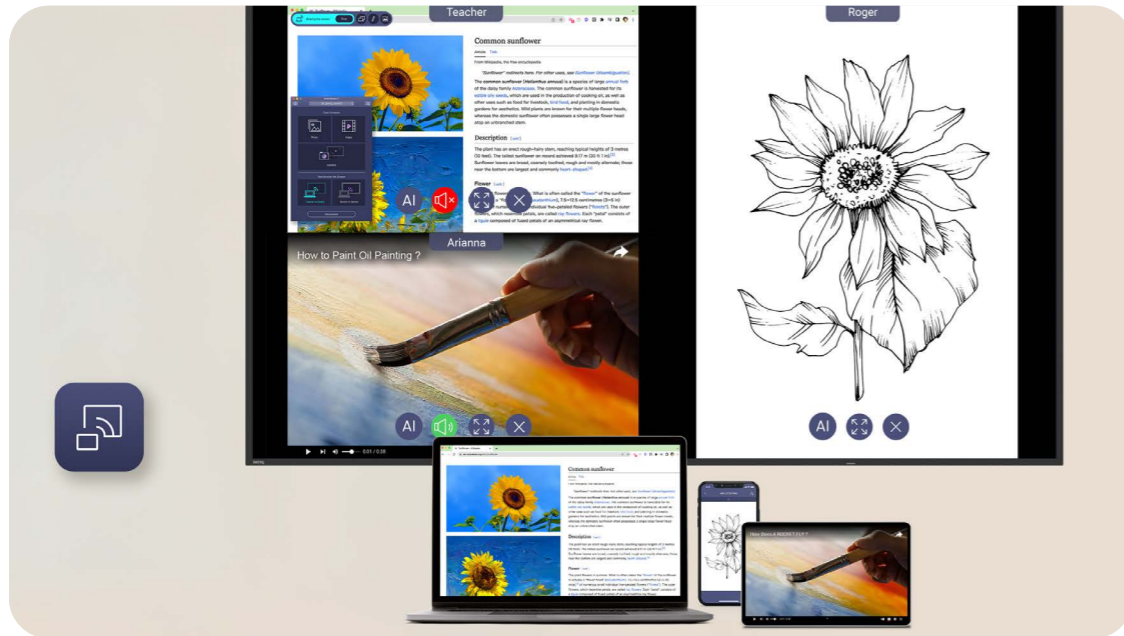

With the BenQ Device Management Solution (DMS), IT admins can manage SL04 displays remotely, including managing device settings and power schedules, updating firmware, installing and blocking apps, and more.

Streamlined management

Easy provisioning

Quickly provision multiple new SL04 displays by simply scanning the barcode on the box or device to bind them to DMS.

Timely firmware updates

Schedule firmware updates from DMS so your displays always have the latest features and security patches.

Designed for next-level teaching

Sharing content made easy

Seamlessly share content across devices with InstaShare 2. Compatible with Windows, Android, macOS, iOS, iPadOS, and ChromeOS, InstaShare 2 lets you wirelessly cast material and control your presentation with its built-in smart controller for enhanced learning experiences.

Your files, your space

Scan a QR code to securely log in with the BenQ Account Management System (AMS) to find your connected cloud drives, pinned apps, and website bookmarks. Only you can access your data on the display—no one else.