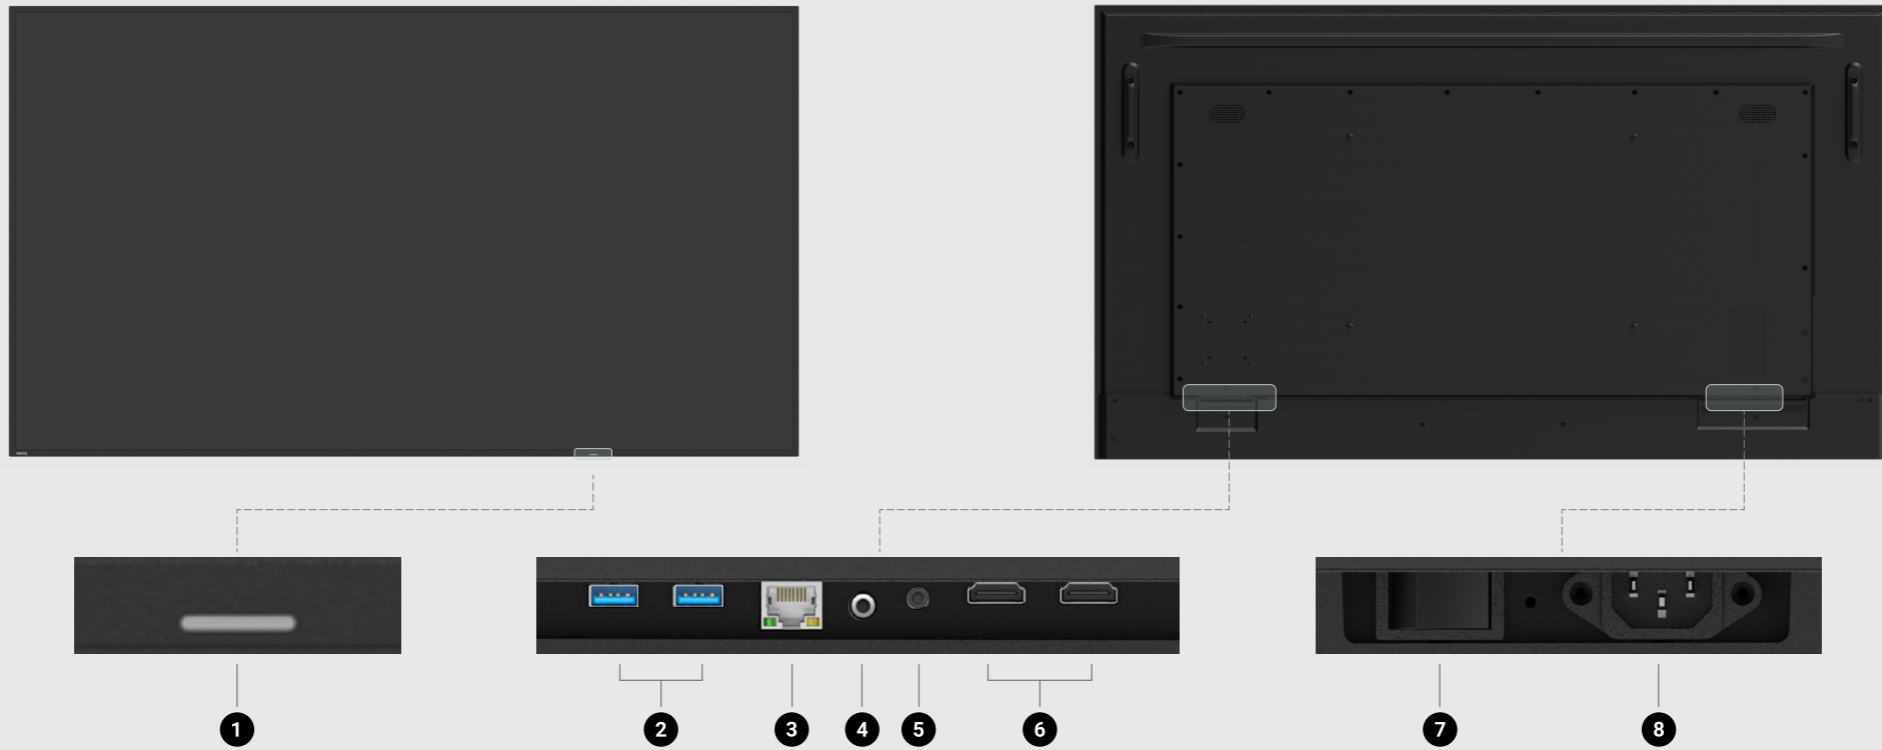

Easy energy control

Streamline energy management with DMS by using sleep modes, power schedules, and real-time energy usage dashboards.

SL04 Device Specifications

Dimensions (W × H × D)

SL4304 | 38.1 × 22 × 2.2 in (967.8 × 558.2 × 55.6 mm)

SL5504 | 48.7 × 27.9 × 2.2 in (1237.3 × 709.8 × 56.4 mm)

SL6504 | 57.3 × 32.8 × 2.2 in (1456.4 × 833.7 × 57 mm)

SL7504 | 66.1 × 37.8 × 2.2 in (1679.7 × 959 × 56.8 mm)

SL8604 | 75.9 × 43.2 × 2.3 in (1927 × 1098.5 × 59.5 mm)

SL04 Device Specifications

1. IR sensor & Power LED

2. USB 2.0 Type A ports

3. Ethernet port

4. 3.5 mm audio out jack

5. RS-232 in port

6. HDMI in ports

7. Power switch

8. Power input

VESA Specifications

Dimension	43"	55"	65"	75"	86"
A	7.9 in (200 mm)	15.8 in (400 mm)	15.8 in (400mm)	23.6 in (600 mm)	23.6 in (600 mm)
B	7.4 in (188.7 mm)	6.4 in (154 mm)	9.1 in (230.4 mm)	11 in (279mm)	13.9 in (352mm)
C	7.9 in (200 mm)	15.8 in (400 mm)	15.8 in (400 mm)	15.8 in (400 mm)	23.6 in (600 mm)