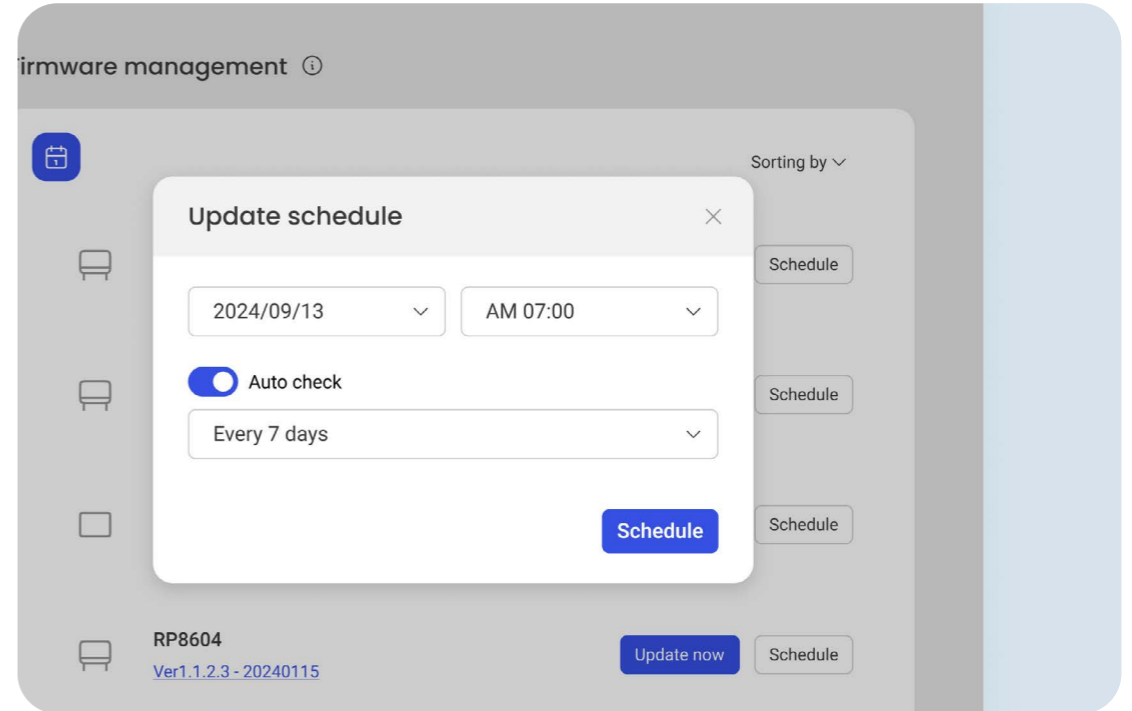

Timely firmware updates

Schedule firmware updates from DMS so your displays always have the latest features and security patches.