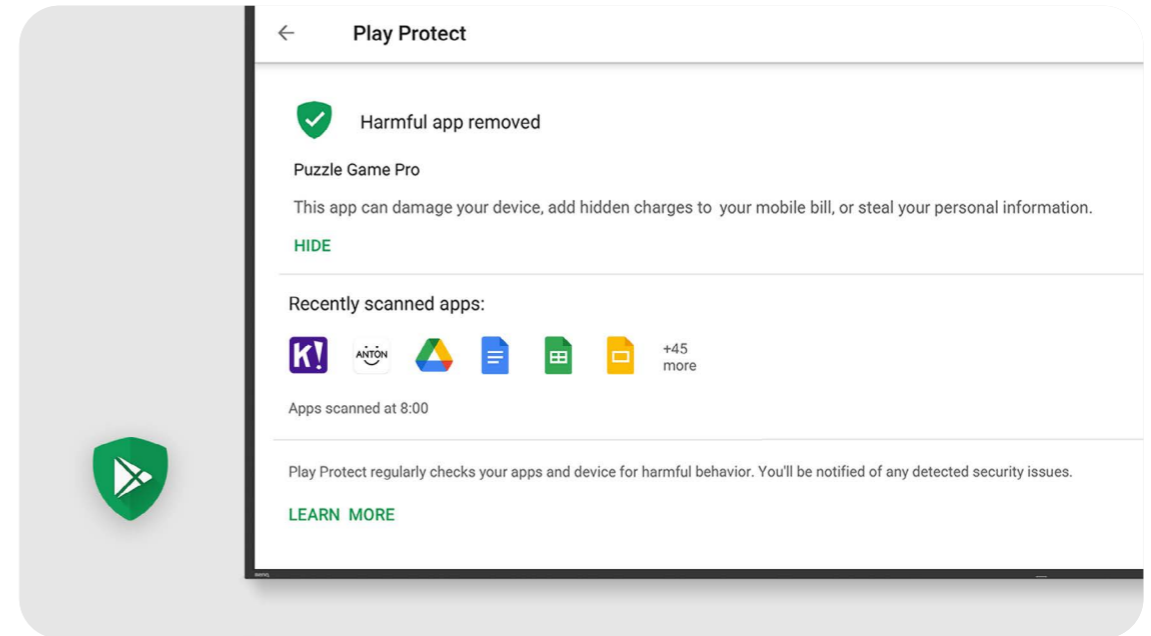

Built-in app security

Google Play Protect blocks potentially harmful apps from being downloaded to the SL04 and removes any previously installed apps showing malicious behavior.