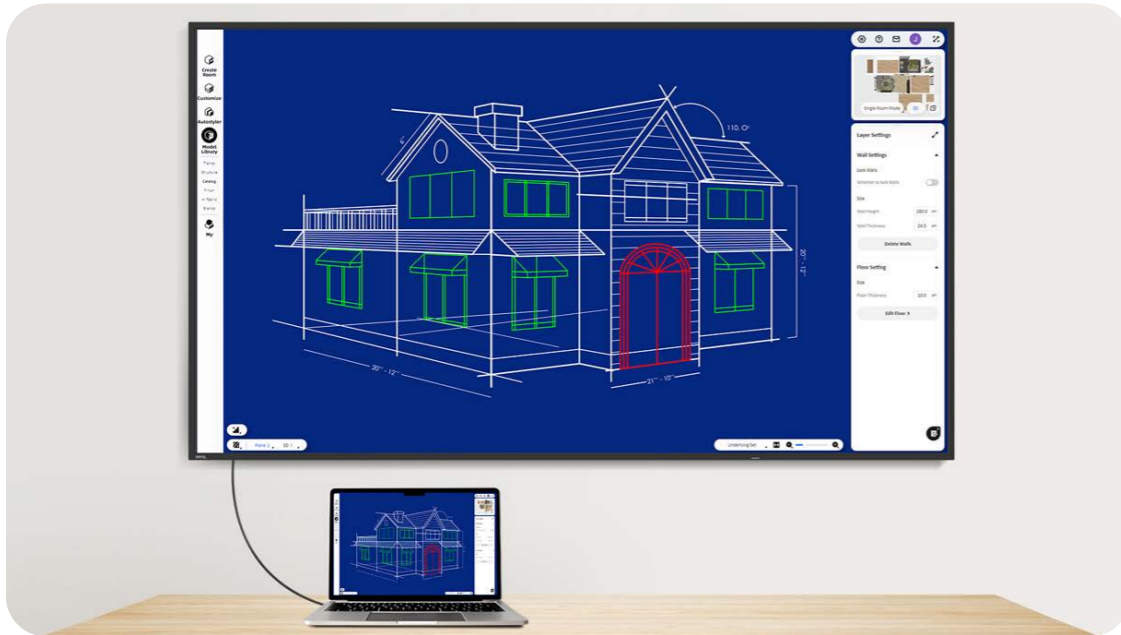

Vibrant color accuracy

Details made clearer than ever

High-detail mode enhances schematics, blueprints, and floor plans with improved contrast for greater clarity and precision in courses on architecture, engineering, urban planning, interior design, and more.