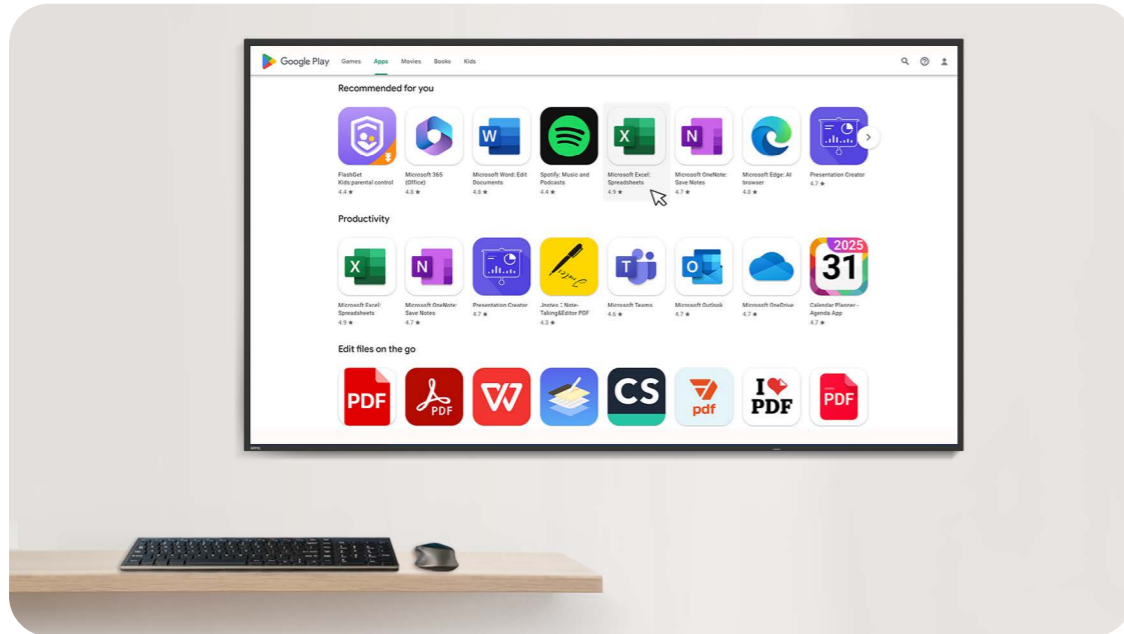

Vibrant color accuracy

A truly cinematic experience

Cinema mode lets you play video projects, films, and signage videos with vivid colors and depth. Connect an HDMI cable for HDR delivery and enjoy brighter highlights, deeper blacks, and richly detailed shadows for an immersive visual experience.

*Cinema mode available in Q2 2025.

Your signage solution is here

Vibrant brightness across campus

With 500 nits of brightness, the SL04 can easily display your content in hallways, cafeterias, libraries, and more.

Easy on the eyes

Enjoy reduced eye strain with an improved anti-glare screen and low blue light technology.

Your signage solution is here

Connect for a complete experience

Maximize the Google ecosystem on the SL04 by connecting USB devices such as a keyboard and mouse for truly seamless interaction.

Display your way

Mount the VESA-compatible SL04 in portrait* or landscape mode to fit a variety of digital signage applications across campus.

*Portrait mode available in Q1 2025.

Your signage solution is here