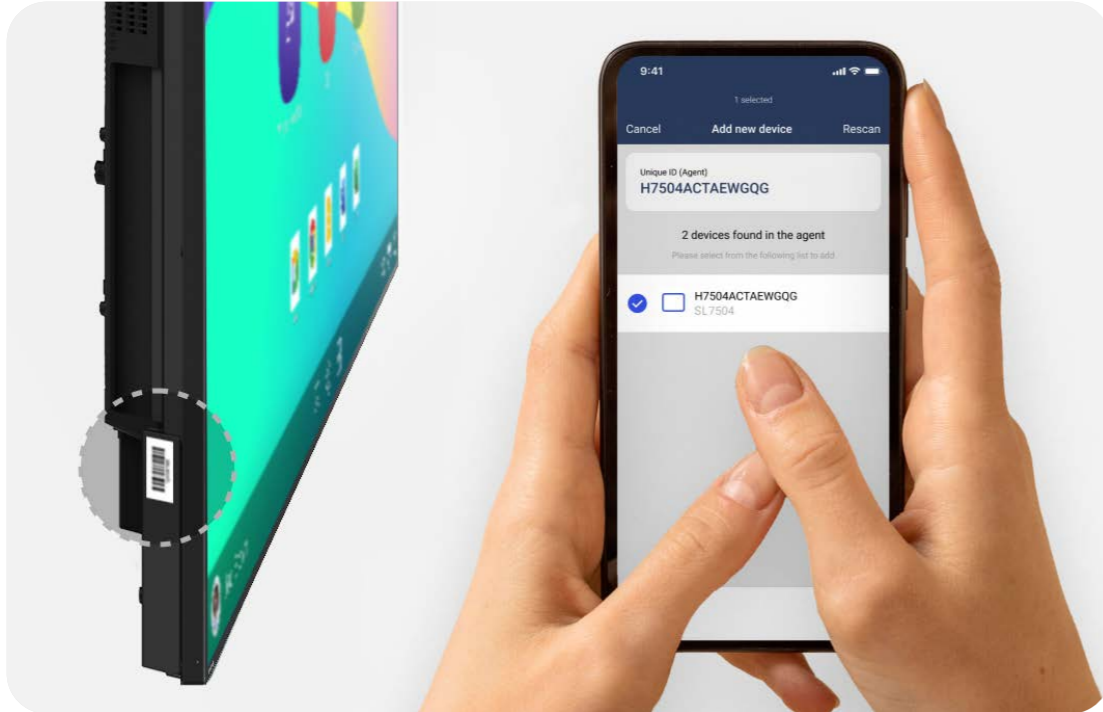

Streamlined management

Easy provisioning

Quickly provision multiple new SL04 displays by simply scanning the barcode on the box or device to bind them to DMS.