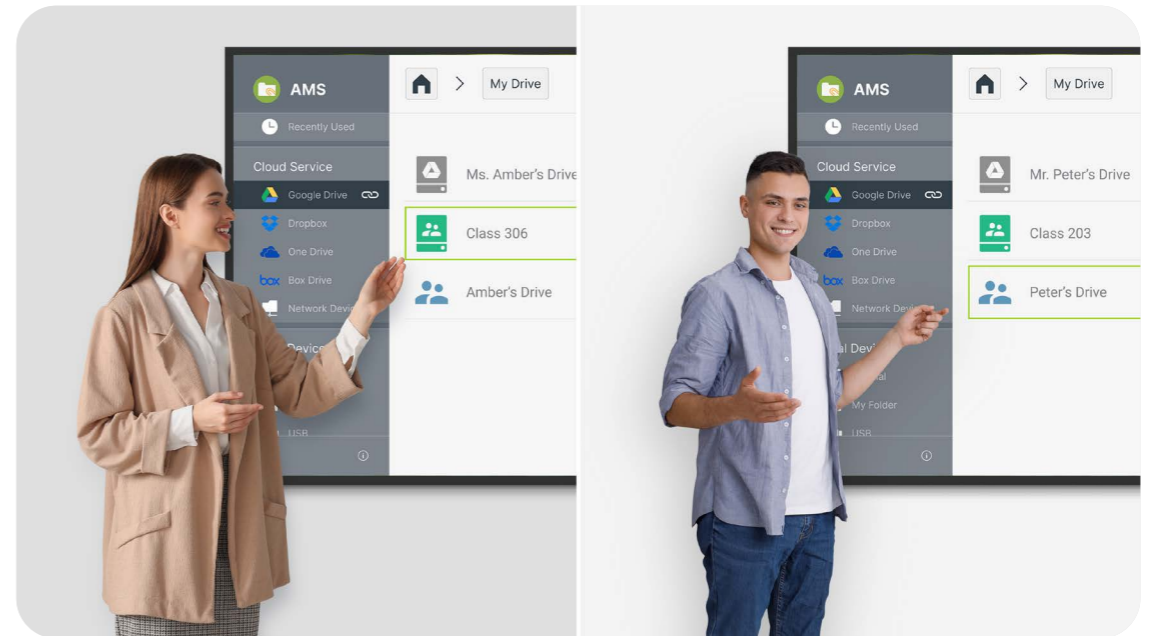

With the BenQ Device Management Solution (DMS), IT admins can manage SL04 displays remotely, including managing device settings and power schedules, updating firmware, installing and blocking apps, and more.

Streamlined management

Easy provisioning

Quickly provision multiple new SL04 displays by simply scanning the barcode on the box or device to bind them to DMS.

Timely firmware updates

Schedule firmware updates from DMS so your displays always have the latest features and security patches.

Designed for next-level teaching

Sharing content made easy

Seamlessly share content across devices with InstaShare 2. Compatible with Windows, Android, macOS, iOS, iPadOS, and ChromeOS, InstaShare 2 lets you wirelessly cast material and control your presentation with its built-in smart controller for enhanced learning experiences.

Your files, your space

Scan a QR code to securely log in with the BenQ Account Management System (AMS) to find your connected cloud drives, pinned apps, and website bookmarks. Only you can access your data on the display—no one else.