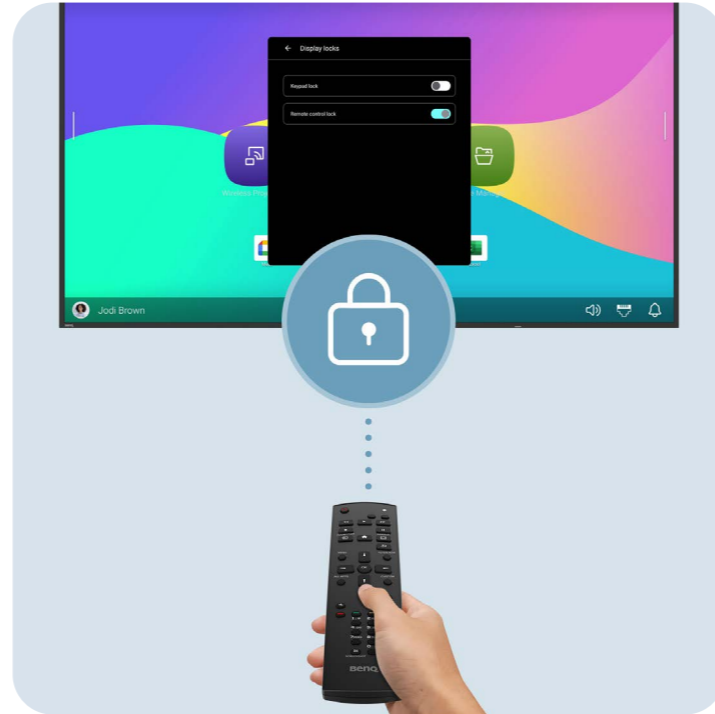

Vibrant color accuracy

A truly cinematic experience

Cinema mode lets you play video projects, films, and signage videos with vivid colors and depth. Connect an HDMI cable for HDR delivery and enjoy brighter highlights, deeper blacks, and richly detailed shadows for an immersive visual experience.

Easy on the eyes

Enjoy reduced eye strain with an improved anti-glare screen and low blue light technology.

Your signage solution is here

Connect for a complete experience

Maximize the Google ecosystem on the SL04 by connecting USB devices such as a keyboard and mouse for truly seamless interaction.

Display your way

Mount the VESA-compatible SL04 in portrait* or landscape mode to fit a variety of digital signage applications across campus.

*Portrait mode available in Q1 2025.

Your signage solution is here

Audiovisual excellence

Two built-in 12 W speakers provide rich, immersive sound while the 4K display ensures vivid visuals that bring your content to life.

Control is in your hands

The SL04 features an IR sensor lock to block unauthorized control from universal remotes.