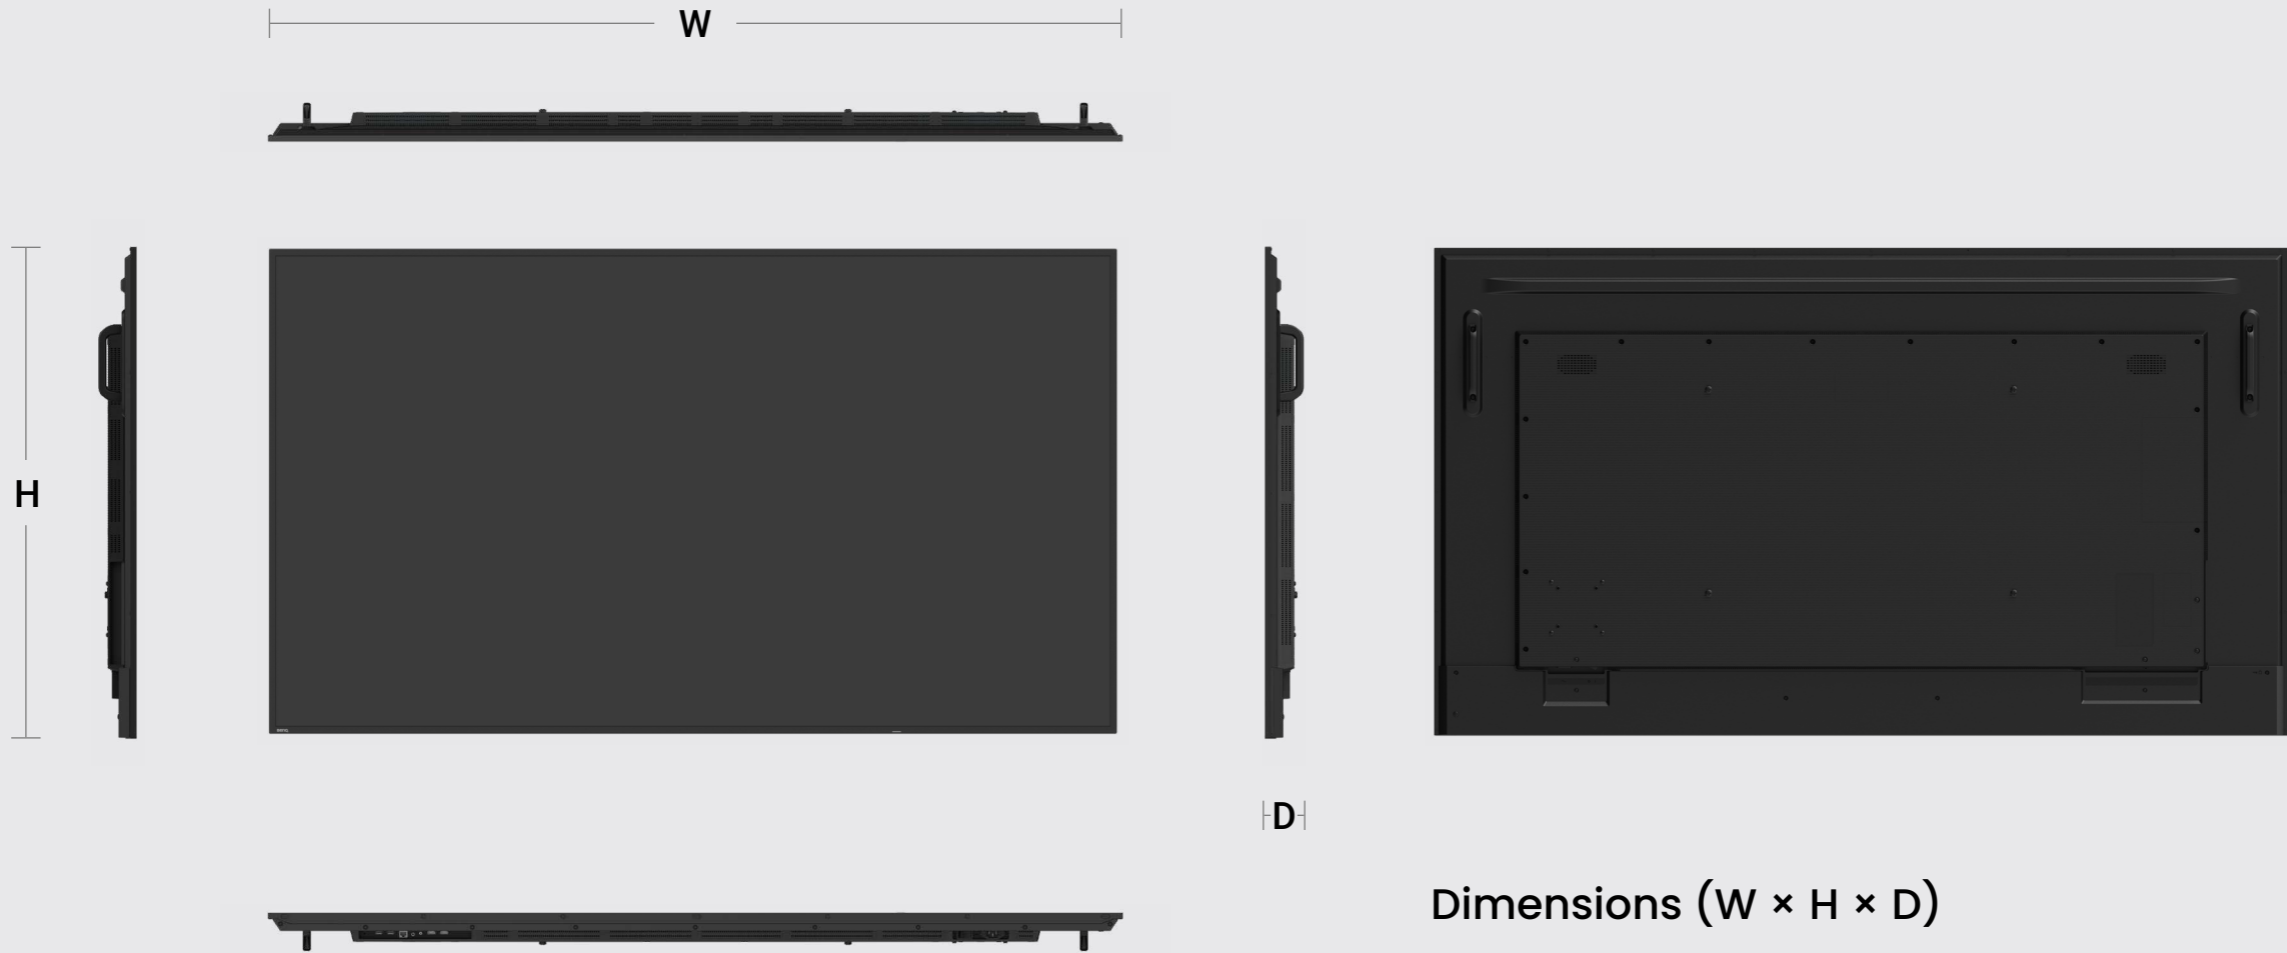

Easy energy control

Streamline energy management with DMS by using sleep modes, power schedules, and real-time energy usage dashboards.

SL04 Device Specifications

Dimensions (W × H × D)

SL4304 | 38.1 × 22 × 2.2 in (967.8 × 558.2 × 55.6 mm)