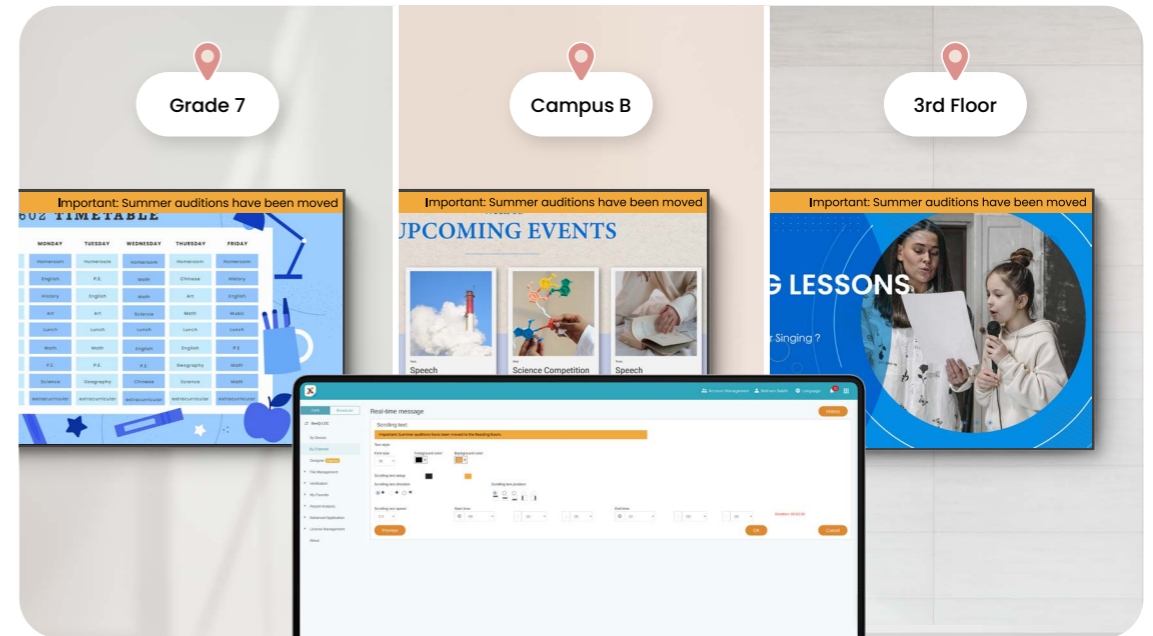

Enhanced hardware security

Dedicated Wi-Fi and USB covers add a further layer of protection at the hardware level for all your SL04 signage.

Keep everyone informed

Manage messages from anywhere

Remotely create, manage, and display signage content on every SL04 display, from announcements to menus and team scores, with X-Sign.

Inform everyone in real time

Use the advanced features in X-Sign to push real-time and scheduled announcements to every SL04 display in your school.

Keep everyone informed

No surprise pop-ups

With X-Sign, you don't need to worry about your content being interrupted by message windows and other system alerts, making for a seamless signage solution.