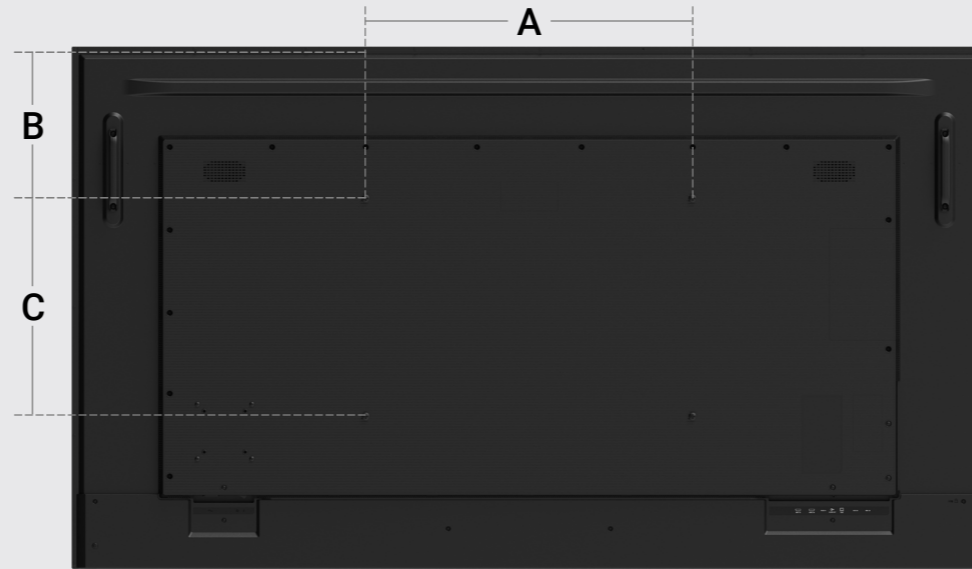

SL5504 | 48.7 × 27.9 × 2.2 in (1237.3 × 709.8 × 56.4 mm)

SL6504 | 57.3 × 32.8 × 2.2 in (1456.4 × 833.7 × 57 mm)

SL7504 | 66.1 × 37.8 × 2.2 in (1679.7 × 959 × 56.8 mm)

SL8604 | 75.9 × 43.2 × 2.3 in (1927 × 1098.5 × 59.5 mm)

SL04 Device Specifications

1. IR sensor & Power LED

2. USB 2.0 Type A ports

3. Ethernet port

4. 3.5 mm audio out jack

5. RS-232 in port

6. HDMI in ports

7. Power switch

8. Power input

VESA Specifications

Dimension	43"	55"	65"	75"	86"
A	7.9 in (200 mm)	15.8 in (400 mm)	15.8 in (400mm)	23.6 in (600 mm)	23.6 in (600 mm)
B	7.4 in (188.7 mm)	6.4 in (154 mm)	9.1 in (230.4 mm)	11 in (279mm)	13.9 in (352mm)
C	7.9 in (200 mm)	15.8 in (400 mm)	15.8 in (400 mm)	15.8 in (400 mm)	23.6 in (600 mm)